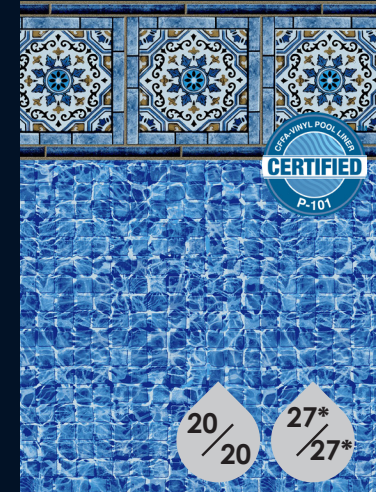

*Upcharge Applies.

REFLECTIVE

AZURE DIAMOND TILE
OYSTER BAY BOTTOM

AZURE SUNBURST TILE
OYSTER BAY BOTTOM

BLUE HOUR HAZE
ALL OVER PATTERN

COUNTRY TILE
RIVER BOTTOM

PEBBLE ROCK TILE
RIVER BOTTOM

RIVER STAR TILE
BLUE DEL CARIBE BOTTOM