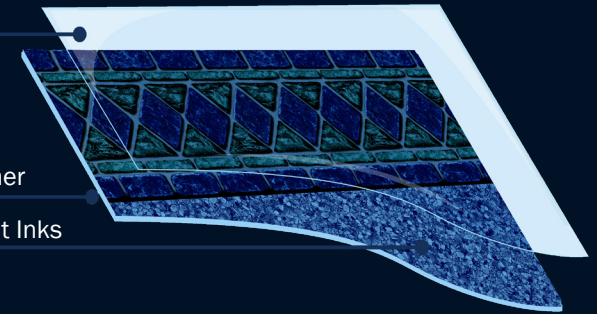

INFINITY

The Ultimate Liner Material

Product Details

Infinity Vinyl from CRAFTWORKS is revolutionary.

This vinyl, made with a high-molecular weight polymer, holds its pigment better than standard vinyls and provides better damage resistance from heat, UV, and chemical abuse.

- 20% MORE UV resistance than a standard liner for longer lasting color.
- 50% MORE top coat to help prevent scuffs & stains.
- 25% BETTER resistance to chlorine bleaching.
- 25% LONGER life expectancy than standard liners.

Protective Top Coat

High Molecular Weight Polymer

UV & Bleach Resistant Inks

CAMBRIDGE BLUE
INFINITY TILE*
COBBLESTONE INFINITY
BOTTOM*