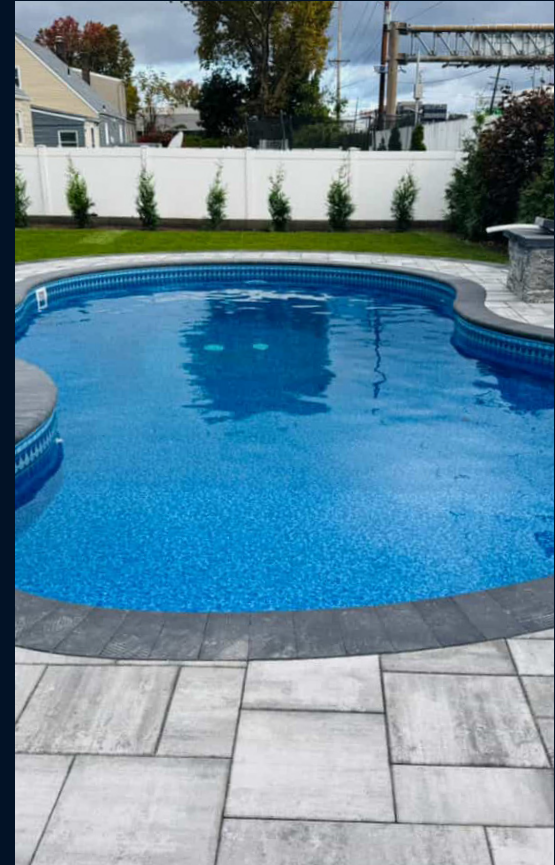

**NEW HAMPTON LANCASHIRE TILE
LAKE TAHOE BOTTOM**