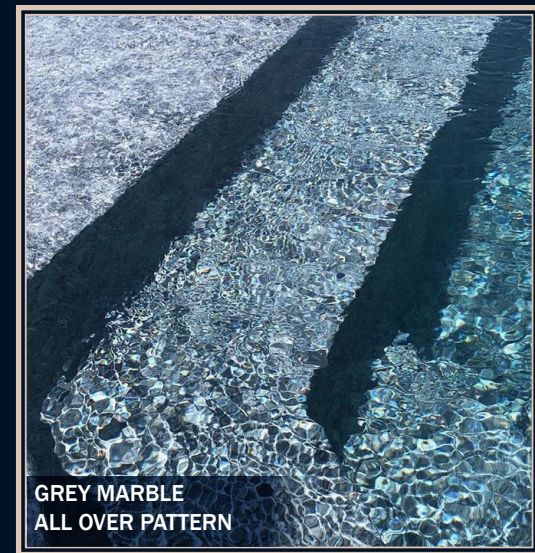

GREY MARBLE
ALL OVER PATTERN