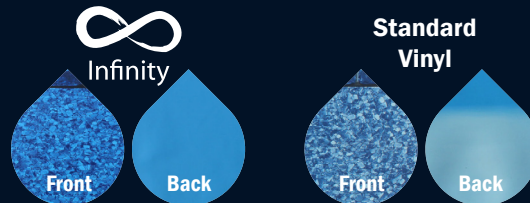

- ◆ 20% MORE UV resistance than a standard liner for longer lasting color.
- ◆ 50% MORE top coat to help prevent scuffs & stains.
- ◆ 25% BETTER resistance to chlorine bleaching.
- ◆ 25% LONGER life expectancy than standard liners.

Protective Top Coat

High Molecular Weight Polymer

UV & Bleach Resistant Inks

CAMBRIDGE BLUE
INFINITY TILE*
COBBLESTONE INFINITY
BOTTOM*

CARLOTTA TILE*
WHITE MARBLE BOTTOM*

GLADSTONE MOSAIC BLUE*
ALL OVER PATTERN

HAMLIN INFINITY TILE*
BLUE INFINITY BOTTOM*

SURF MARBLE*
ALL OVER PATTERN

Chemical and Bleach Resistance Test

(Exposure to 5000 ppm Tri-Chlor Solution for 24 Hours)

UV and Weathering Resistance Test

(Exposure to Xenon Arc Lamp)

*Upcharge Applies.

**SURF MARBLE
ALL OVER PATTERN**

**CAMBRIDGE BLUE INFINITY TILE
COBBLESTONE INFINITY BOTTOM**

**HAMLIN INFINITY TILE
BLUE INFINITY BOTTOM**

ANTIGUA ANTHRACITE*
ALL OVER W/ SHIMMER

ESAGONO
ALL OVER PATTERN