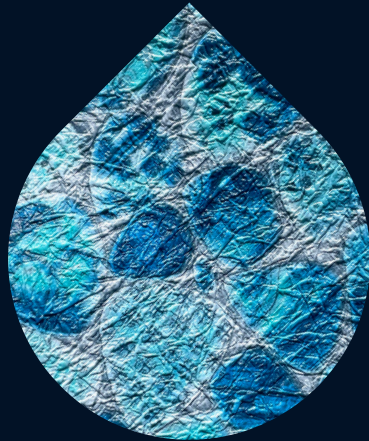

POSI-STEP

Vinyl covered steps are a great addition to your pool, making it much easier to enter and exit the pool as well as providing a comfortable place to gather and relax. Craftworks now offers textured vinyl patterns as the NEW standard for vinyl covered steps that provide better slip resistance than traditional vinyl.

Posi-Step vinyl is available in all of our Craftworks vinyl liner patterns and will come automatically on vinyl covered step, bench, sunshelf and tanning ledge orders unless otherwise requested.

Please contact your Craftworks Sales Representative for more information.