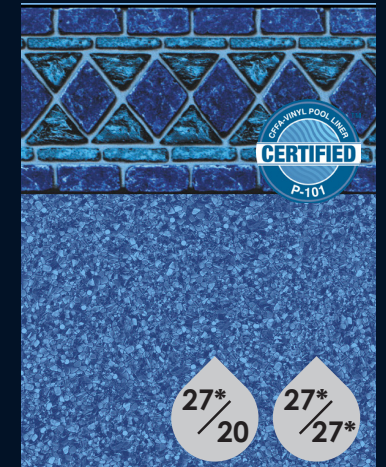

ALLURING

AGRA TILE
BRILLIANT BAHAMA BOTTOM

AMALFI TILE
SEAGLASS GREY BOTTOM

BLACK MARBLE
ALL OVER PATTERN

BLUE LANCASHIRE TILE
PEBBLE ON BLUE BOTTOM

BLUE RALEIGH TILE
PEBBLE ON BLUE BOTTOM

CARNEGIE TILE
INDIGO ARCTIC BOTTOM