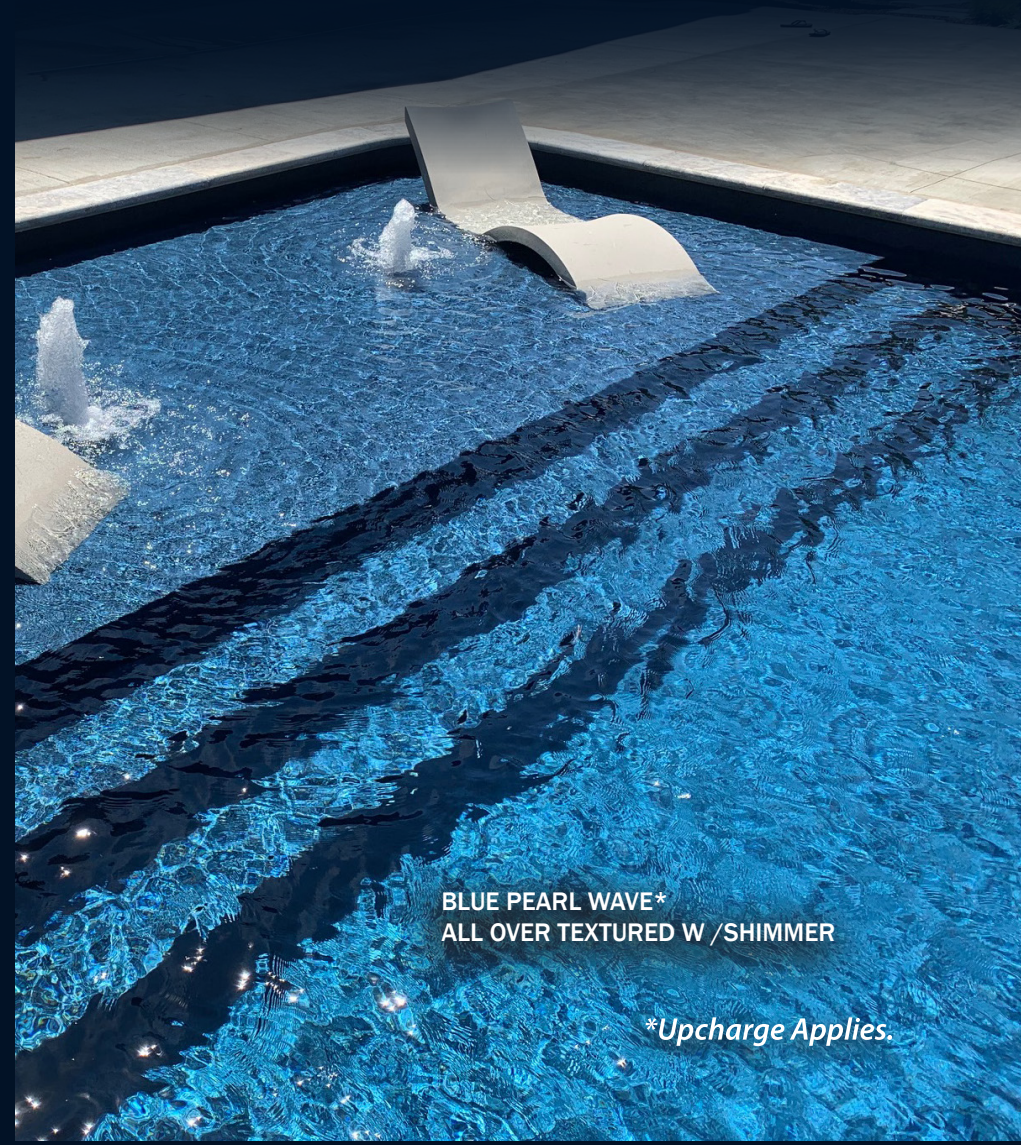

BLUE PEARL WAVE*
ALL OVER TEXTURED W /SHIMMER

*Upcharge Applies.