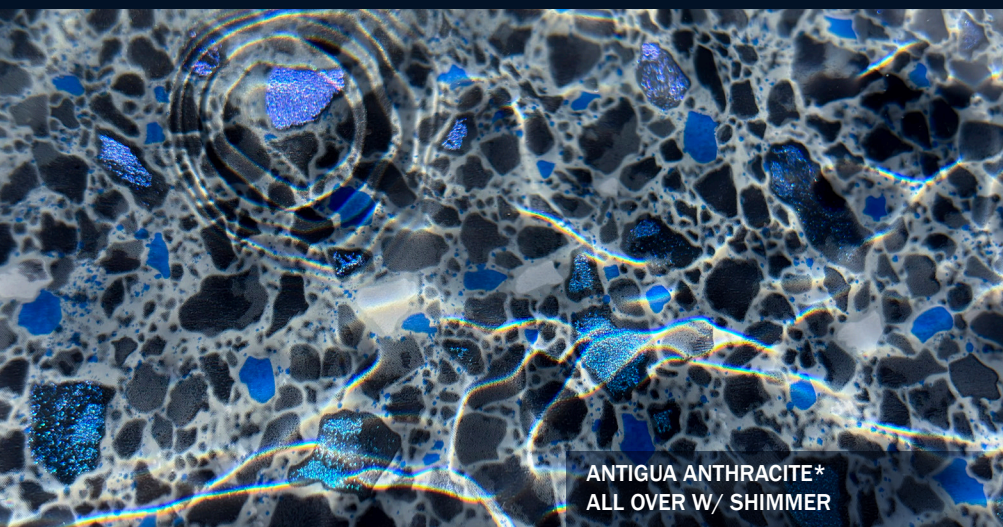

*Upcharge Applies.

**SURF MARBLE
ALL OVER PATTERN**

**CAMBRIDGE BLUE INFINITY TILE
COBBLESTONE INFINITY BOTTOM**

**HAMLIN INFINITY TILE
BLUE INFINITY BOTTOM**

ANTIGUA ANTHRACITE*
ALL OVER W/ SHIMMER

ESAGONO
ALL OVER PATTERN

STARLIGHT SWIRL
ALL OVER PATTERN

AQUA EXTREME

Using metallic inks, shimmer inks, texture, embossing, or a combination - Aqua EXTREME vinyl liners create a rich and luxurious ambiance to up the style of your backyard.