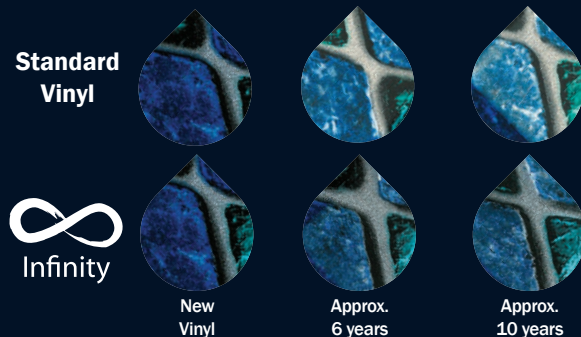

- ◆ 20% MORE UV resistance than a standard liner for longer lasting color.
- ◆ 50% MORE top coat to help prevent scuffs & stains.
- ◆ 25% BETTER resistance to chlorine bleaching.
- ◆ 25% LONGER life expectancy than standard liners.

Protective Top Coat

High Molecular Weight Polymer

UV & Bleach Resistant Inks

CAMBRIDGE BLUE
INFINITY TILE*
COBBLESTONE INFINITY
BOTTOM*

CARLOTTA TILE*
WHITE MARBLE BOTTOM*

GLADSTONE MOSAIC BLUE*
ALL OVER PATTERN

HAMLIN INFINITY TILE*
BLUE INFINITY BOTTOM*

SURF MARBLE*
ALL OVER PATTERN

Chemical and Bleach Resistance Test

(Exposure to 5000 ppm Tri-Chlor Solution for 24 Hours)

UV and Weathering Resistance Test

(Exposure to Xenon Arc Lamp)

*Upcharge Applies.

**SURF MARBLE
ALL OVER PATTERN**

**CAMBRIDGE BLUE INFINITY TILE
COBBLESTONE INFINITY BOTTOM**

**HAMLIN INFINITY TILE
BLUE INFINITY BOTTOM**

ANTIGUA ANTHRACITE*
ALL OVER W/ SHIMMER

ESAGONO
ALL OVER PATTERN