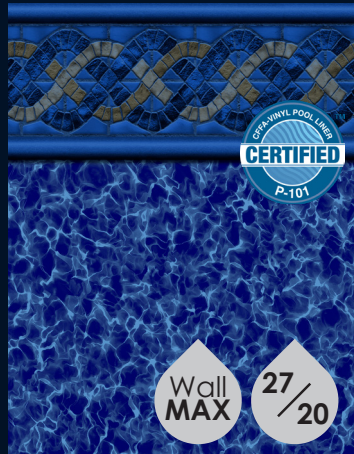

NEW CAMBRIDGE TILE
LAKE TAHOE BOTTOM