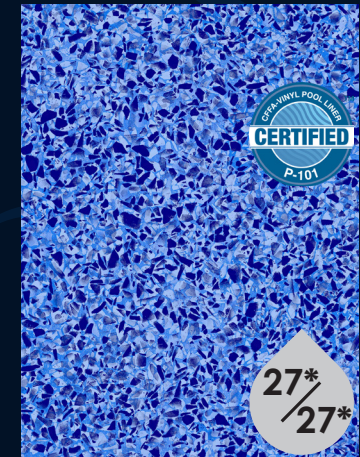

TERRAZZO ICE*
ALL OVER W/ SHIMMER

*Upcharge Applies.