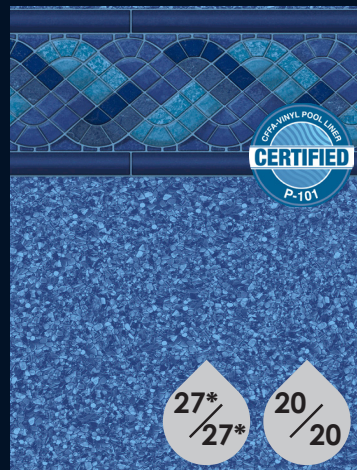

BLUE RALEIGH TILE
PEBBLE ON BLUE BOTTOM