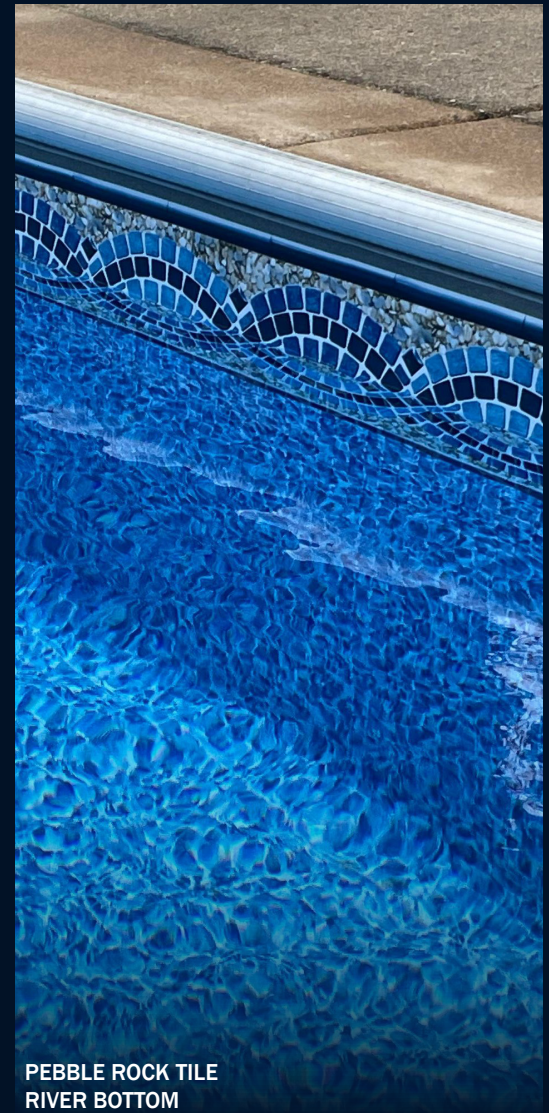

TIDAL WAVE TILE
ORBIT BOTTOM

**Upcharge Applies.*

TIDAL WAVE TILE
ORBIT BOTTOM

RIVER STAR TILE
BLUE DEL CARIBE BOTTOM

PEBBLE ROCK TILE
RIVER BOTTOM

Light, glass-like and crystalline designs to bring splendid opulence to a pool.

VIVID

High contrast patterns
for the bold and daring
pool owner.

COBALT DYNASTY
ALL OVER PATTERN

GRAY MARBLE
ALL OVER PATTERN

PEDRA FE TILE
TAN DEL CARIBE BOTTOM

SUMMER STONE TAN
ALL OVER PATTERN

**Upcharge Applies.*