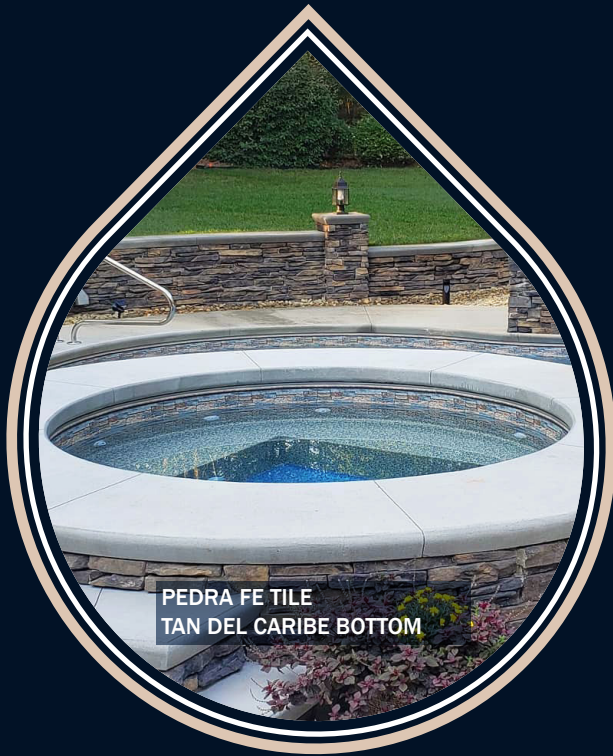

TIDAL WAVE TILE
ORBIT BOTTOM

**Upcharge Applies.*

TIDAL WAVE TILE
ORBIT BOTTOM

RIVER STAR TILE
BLUE DEL CARIBE BOTTOM

PEBBLE ROCK TILE
RIVER BOTTOM

Light, glass-like and crystalline designs to bring splendid opulence to a pool.

VIVID

High contrast patterns
for the bold and daring
pool owner.

COBALT DYNASTY
ALL OVER PATTERN

GRAY MARBLE
ALL OVER PATTERN

PEDRA FE TILE
TAN DEL CARIBE BOTTOM

SUMMER STONE TAN
ALL OVER PATTERN

**Upcharge Applies.*